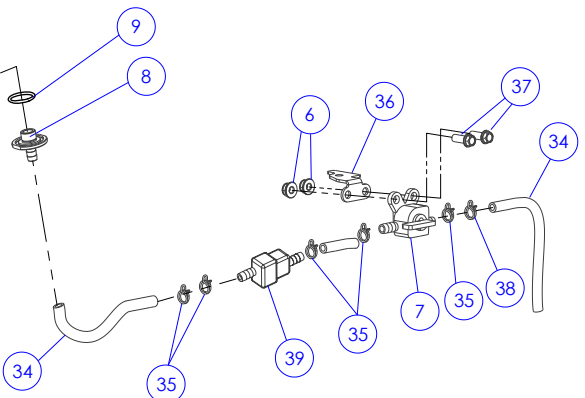

D

C

B

A

*Kit conversión Xtrack a Trial.
*Conversion Kit Xtrack to Trial.

Sólo válido para carburador Keihin. *Only suitable for Keihin carburetor.*
This kit is a competition accessory only and is not manufactured for, nor should it be used on public streets, roads or highways. The use of this kit should be limited to participation in sanctioned competition events upon a closed course.

Despiece TRRS XTRACK RR 2019
17- CX - Conjunto Kit XTrack RR
TRRS Motorcycles