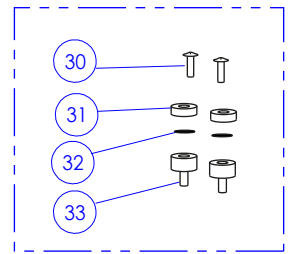

D

C

B

A

*Kit conversión Xtrack a Trial.
*Conversion Kit Xtrack to Trial.

Sólo válido para carburador Keihin. *Only suitable for Keihin carburetor.*
This kit is a competition accessory only and is not manufactured for, nor should it be used on public streets, roads or highways. The use of this kit should be limited to participation in sanctioned competition events upon a closed course.

Despiece TRRS XTRACK RR 2019
17- CX - Conjunto Kit XTrack RR
TRRS Motorcycles