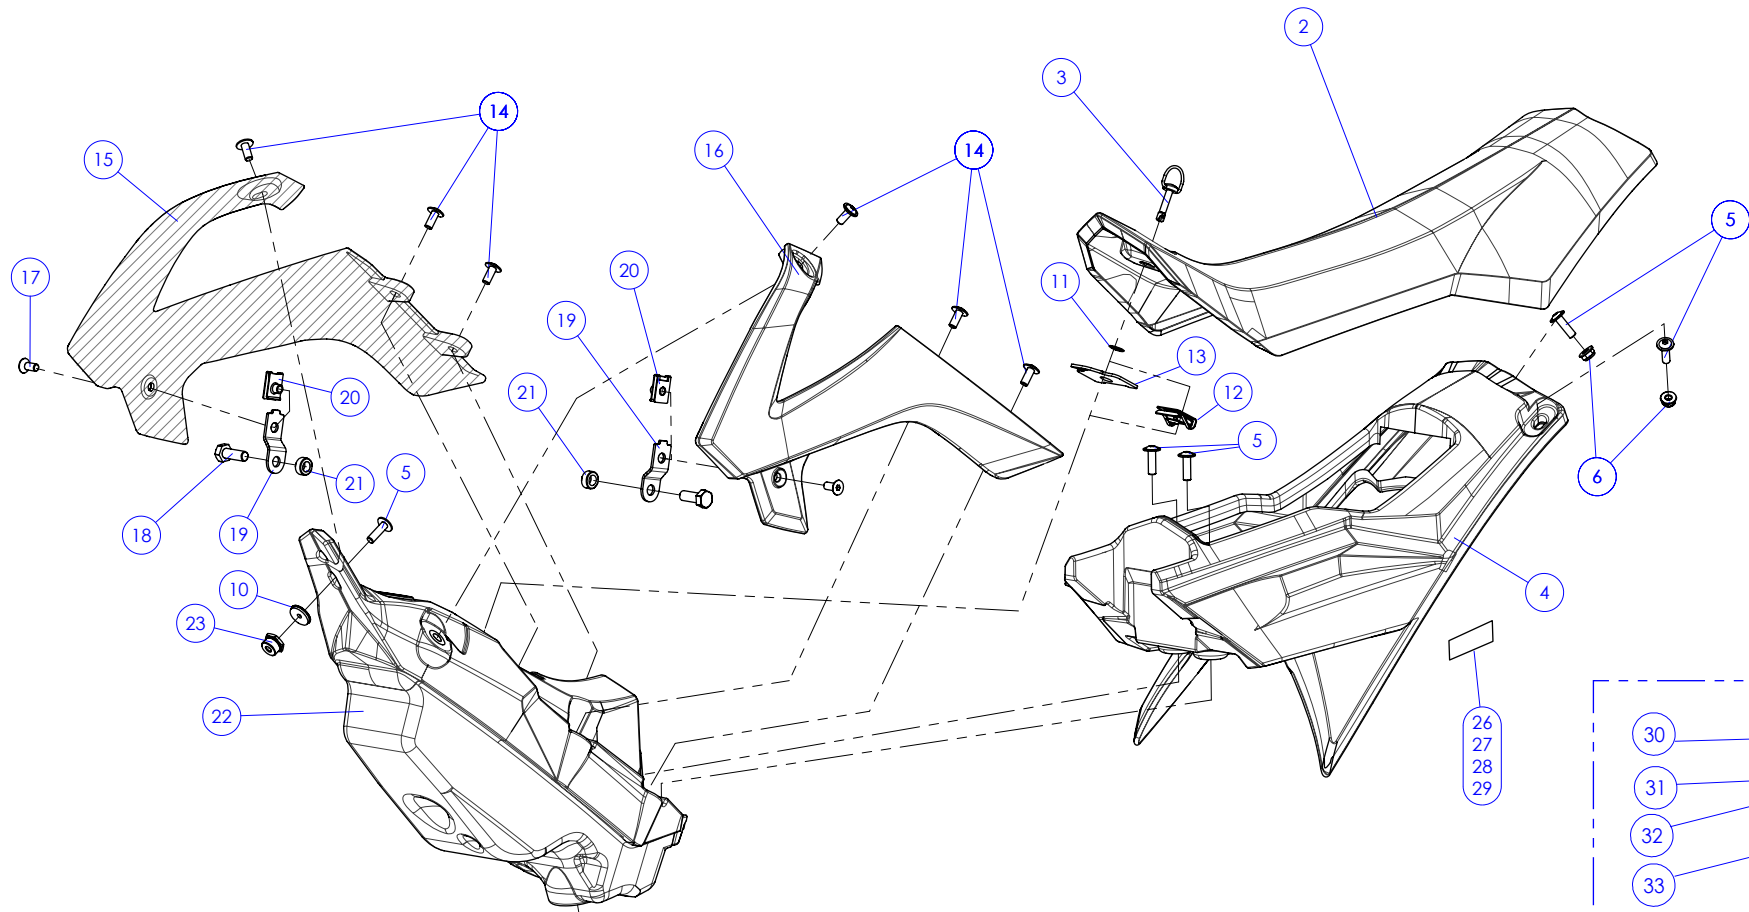

D

C

B

A

*Kit conversión Xtrack a Trial.
*Conversion Kit Xtrack to Trial.

Sólo válido para carburador Keihin. *Only suitable for Keihin carburetor.*
This kit is a competition accessory only and is not manufactured for, nor should it be used on public streets, roads or highways. The use of this kit should be limited to participation in sanctioned competition events upon a closed course.

Despiece TRRS XTRACK RR 2019
17- CX - Conjunto Kit XTrack RR
TRRS Motorcycles